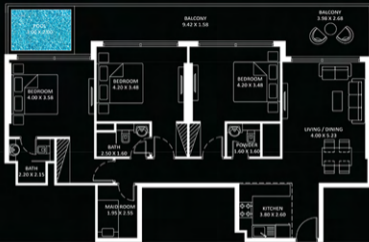

# 4 BEDROOM

**AREA (sq.ft)**

Apartment  
1,425 to 1,433  
Balcony  
534 to 539  
Total  
1,959 to 1,973

**Diamonds**

**FEATURES :**

- Pool
- Maid Room
- Convertible Kitchen

# 3 BEDROOM