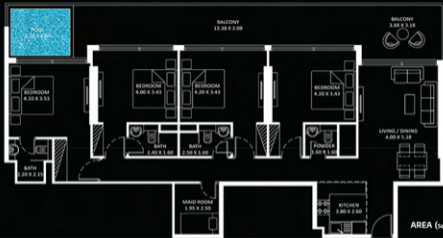

# DIAMONDZ DANUBE

FLOOR PLANS

UPTOWN - JLT  
DUBAI

12TH FLOOR

13TH - 31ST FLOOR

33RD - 42ND FLOOR

43RD - 55TH FLOOR

56TH - 59TH FLOOR

60TH FLOOR

DIAMONDZ

- STUDIO
- 1 BEDROOM
- 2 BEDROOM
- 3 BEDROOM
- 4 BEDROOM

# 4 BEDROOM

**AREA (sq.ft)**

Apartment  
1,425 to 1,433  
Balcony  
534 to 539  
Total  
1,959 to 1,973

**Diamonds**

**FEATURES :**

- Pool
- Maid Room
- Convertible Kitchen

# 3 BEDROOM