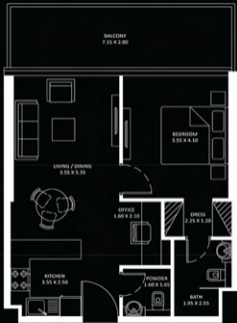

1 BEDROOM

AREA (sq.m)

Apartment
585 to 599

Balcony
148 to 154

Total
733 to 753

FEATURES :

☒ Office